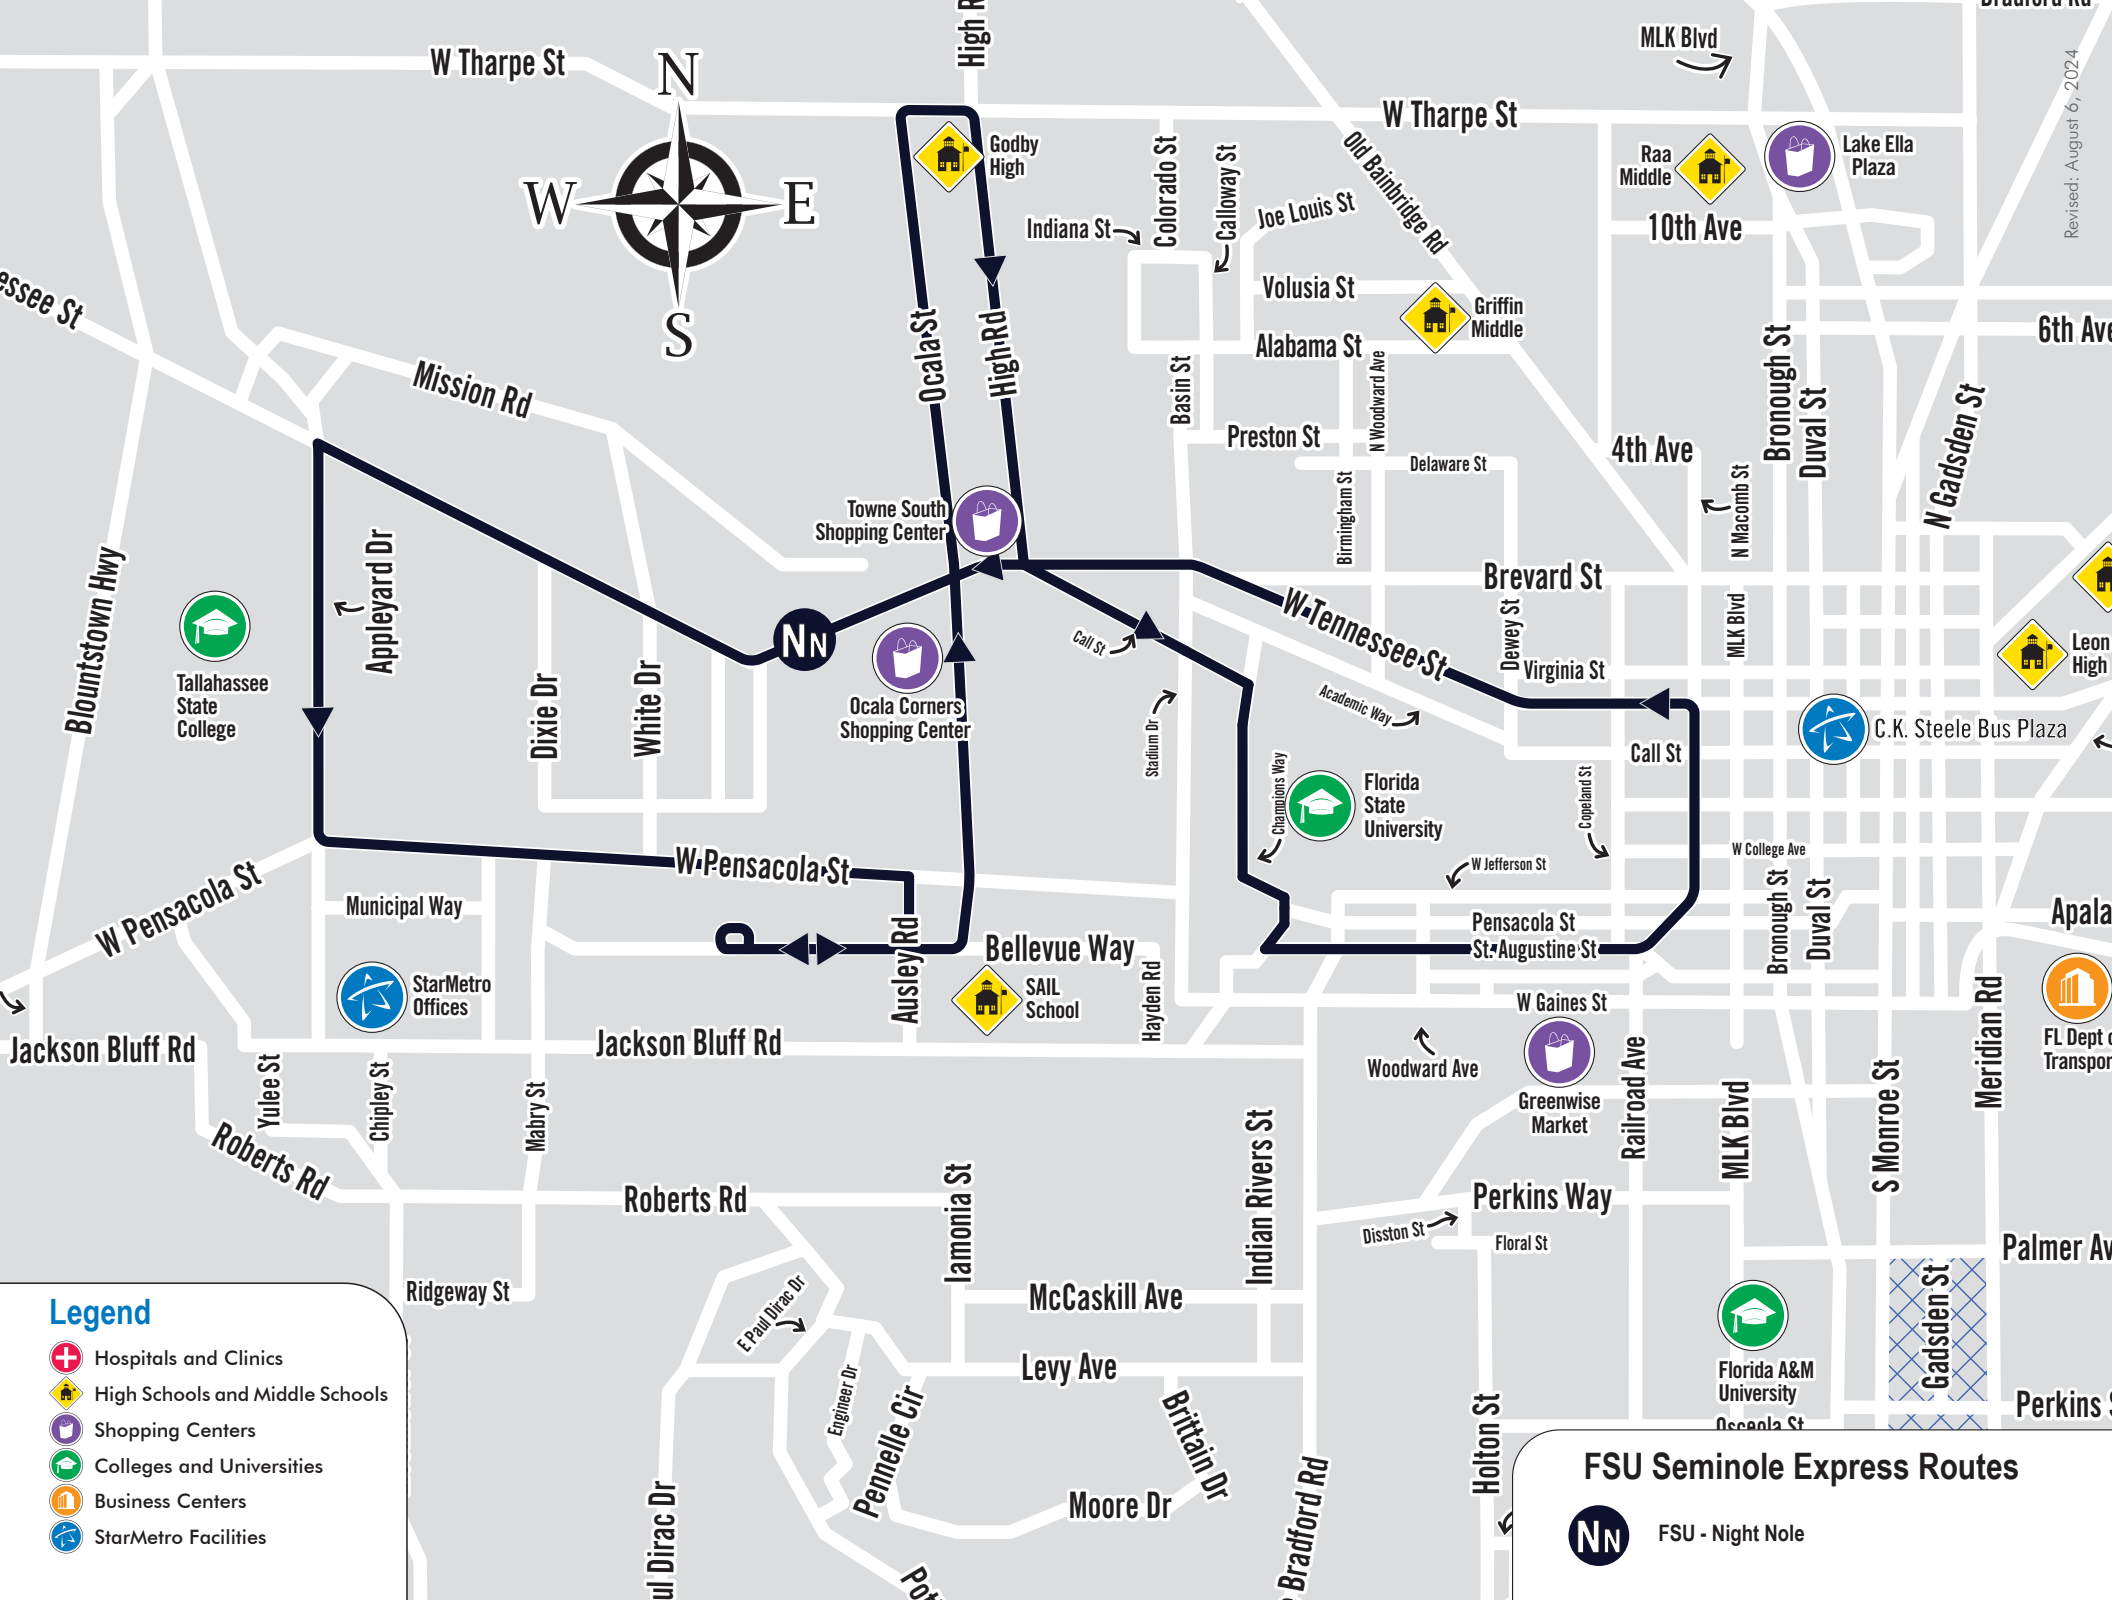

### FSU Seminole Express Routes

- FSU - Garnet
- FSU - Heritage
- FSU - Osceola
- FSU - Tomahawk
- FSU - Gold
- FSU - Innovation
- FSU - Renegade
- FSU - Night Nole

**Legend**

-  Hospitals and Clinics
-  High Schools and Middle Schools
-  Shopping Centers
-  Colleges and Universities
-  Business Centers
-  StarMetro Facilities

FSU - Heritage

- Legend**
- Hospitals and Clinics
  - High Schools and Middle Schools
  - Shopping Centers
  - Colleges and Universities
  - Business Centers
  - StarMetro Facilities

**FSU Seminole Express Routes**

### Legend

-  Hospitals and Clinics
-  High Schools and Middle Schools
-  Shopping Centers
-  Colleges and Universities
-  Business Centers
-  StarMetro Facilities

### FSU Seminole Express Routes

FSU - Tomahawk

**To** ← Jackson Bluff Rd → Bellevue Way → Ausley Rd → St. Augustine St → Pensacola St → **To**

Tallahassee State College

Towne South Shopping Center

Ocala Corners Shopping Center