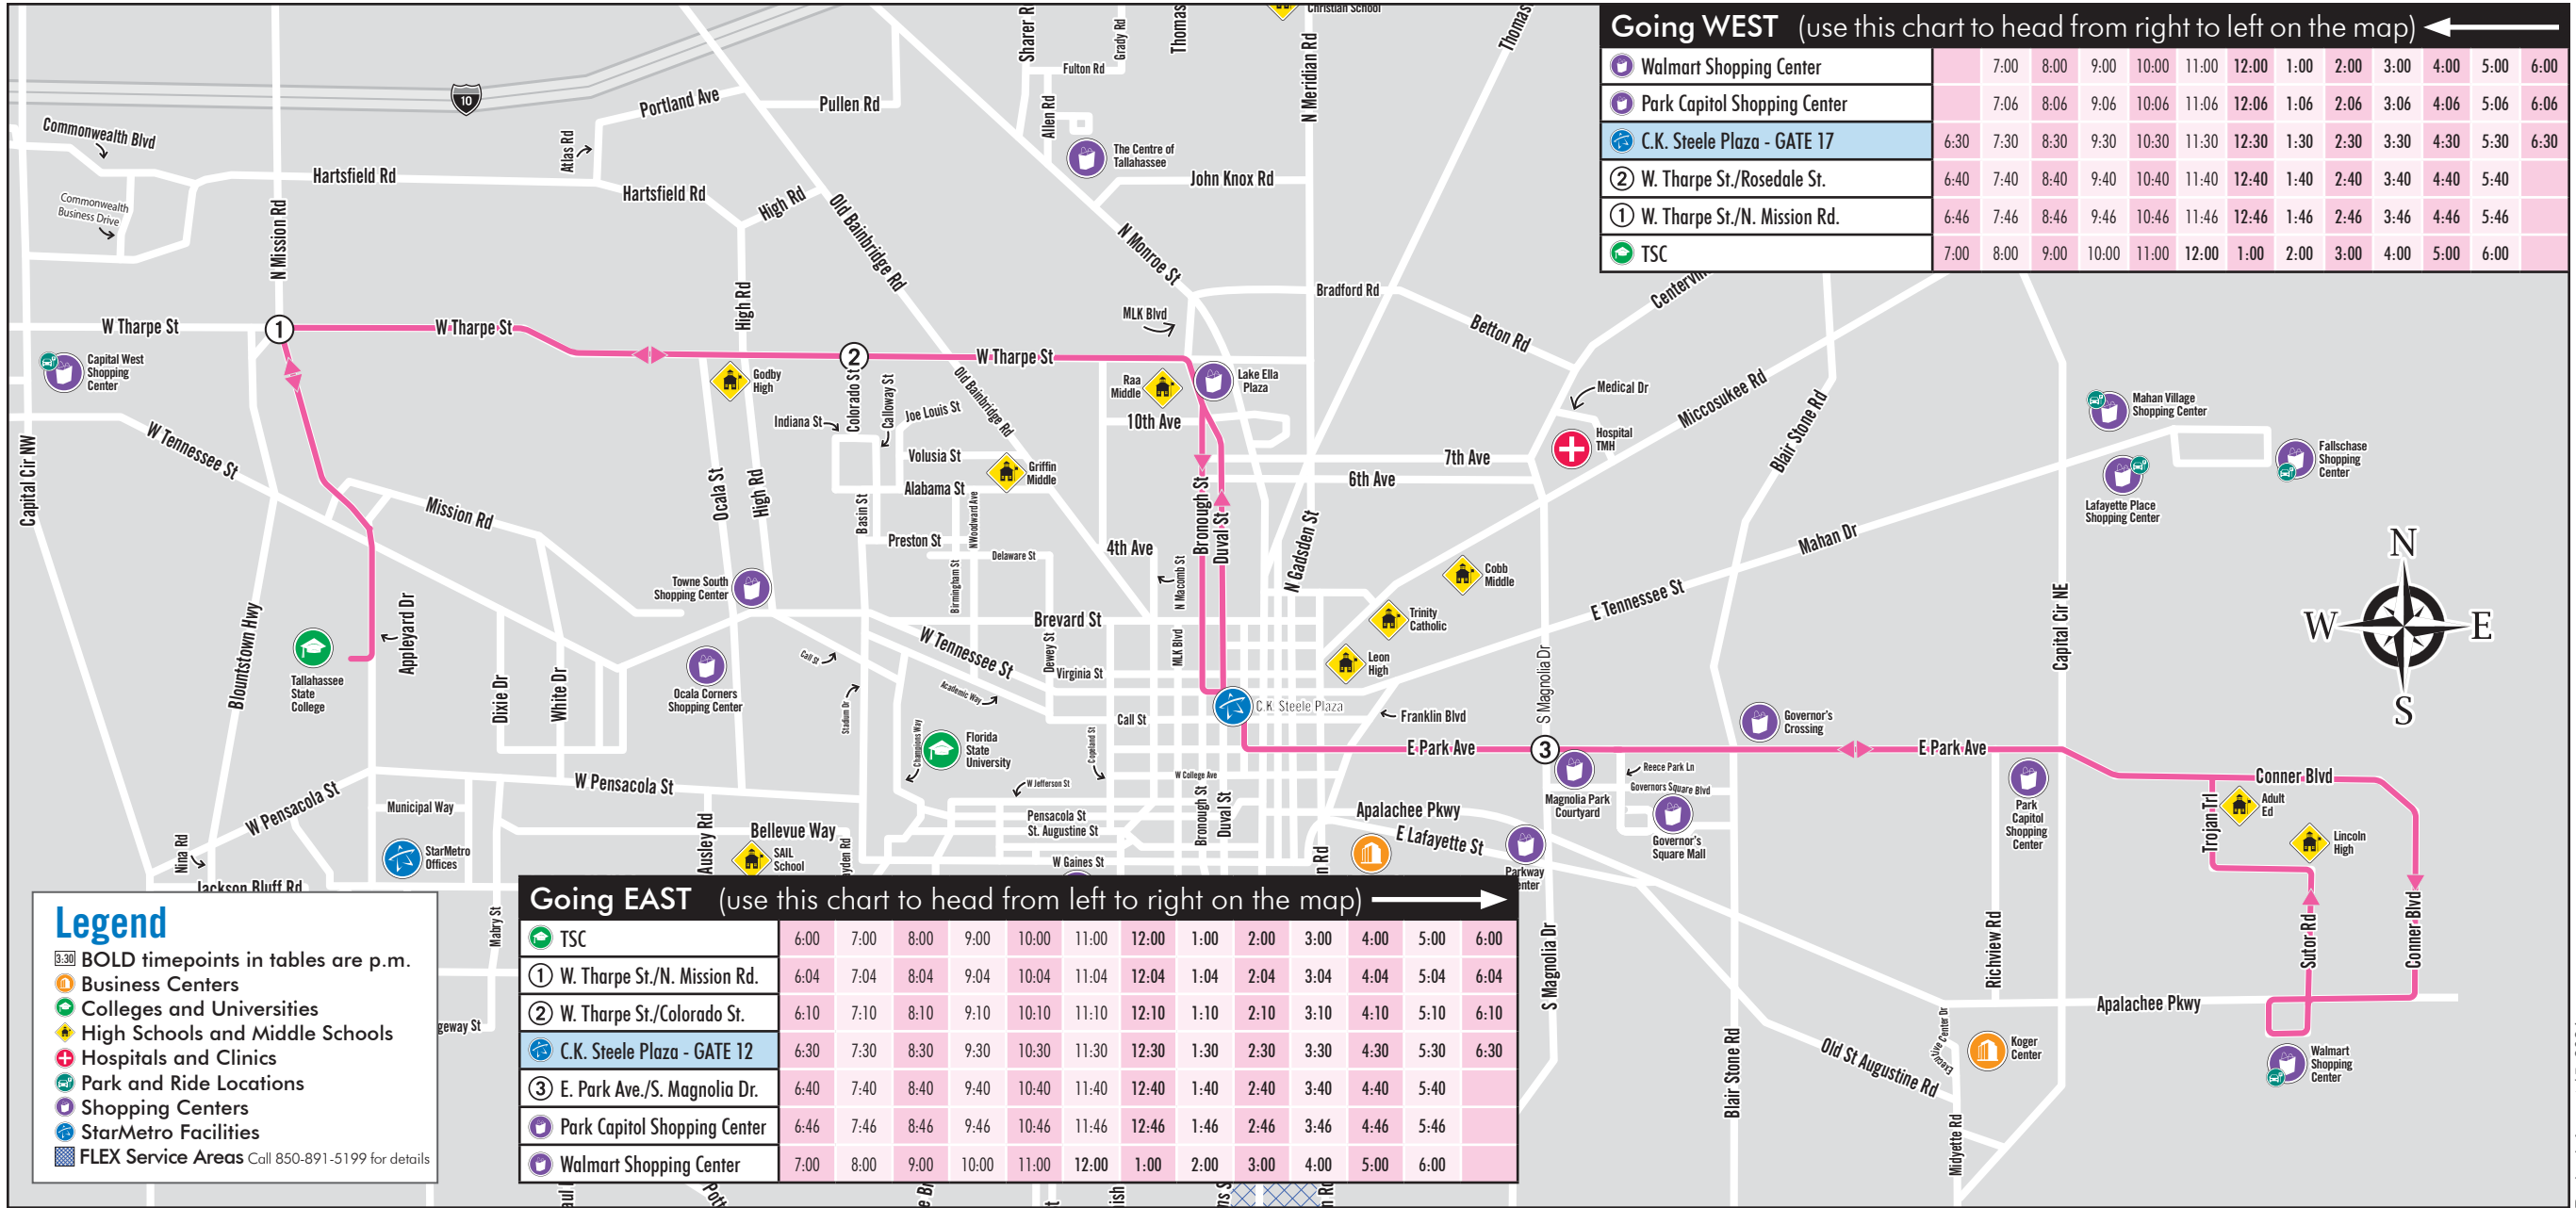

Evergreen Route (Mon-Fri)

TSC, Tharpe St., C.K. Steele Plaza, Park Ave., Walmart Shopping Center
 Monday - Friday (6 a.m. - 6:30 p.m.) | Bus comes every: **60 min**

Going WEST (use this chart to head from right to left on the map) ←

Walmart Shopping Center	7:00	8:00	9:00	10:00	11:00	12:00	1:00	2:00	3:00	4:00	5:00	6:00	
Park Capitol Shopping Center	7:06	8:06	9:06	10:06	11:06	12:06	1:06	2:06	3:06	4:06	5:06	6:06	
C.K. Steele Plaza - GATE 17	6:30	7:30	8:30	9:30	10:30	11:30	12:30	1:30	2:30	3:30	4:30	5:30	6:30
W. Tharpe St./Rosedale St.	6:40	7:40	8:40	9:40	10:40	11:40	12:40	1:40	2:40	3:40	4:40	5:40	
W. Tharpe St./N. Mission Rd.	6:46	7:46	8:46	9:46	10:46	11:46	12:46	1:46	2:46	3:46	4:46	5:46	
TSC	7:00	8:00	9:00	10:00	11:00	12:00	1:00	2:00	3:00	4:00	5:00	6:00	

Going EAST (use this chart to head from left to right on the map) →

TSC	6:00	7:00	8:00	9:00	10:00	11:00	12:00	1:00	2:00	3:00	4:00	5:00	6:00
W. Tharpe St./N. Mission Rd.	6:04	7:04	8:04	9:04	10:04	11:04	12:04	1:04	2:04	3:04	4:04	5:04	6:04
W. Tharpe St./Colorado St.	6:10	7:10	8:10	9:10	10:10	11:10	12:10	1:10	2:10	3:10	4:10	5:10	6:10
C.K. Steele Plaza - GATE 12	6:30	7:30	8:30	9:30	10:30	11:30	12:30	1:30	2:30	3:30	4:30	5:30	6:30
E. Park Ave./S. Magnolia Dr.	6:40	7:40	8:40	9:40	10:40	11:40	12:40	1:40	2:40	3:40	4:40	5:40	
Park Capitol Shopping Center	6:46	7:46	8:46	9:46	10:46	11:46	12:46	1:46	2:46	3:46	4:46	5:46	
Walmart Shopping Center	7:00	8:00	9:00	10:00	11:00	12:00	1:00	2:00	3:00	4:00	5:00	6:00	

Legend

- 3:30** BOLD timepoints in tables are p.m.
- Business Centers
- Colleges and Universities
- High Schools and Middle Schools
- Hospitals and Clinics
- Park and Ride Locations
- Shopping Centers
- StarMetro Facilities
- FLEX Service Areas Call 850-891-5199 for details