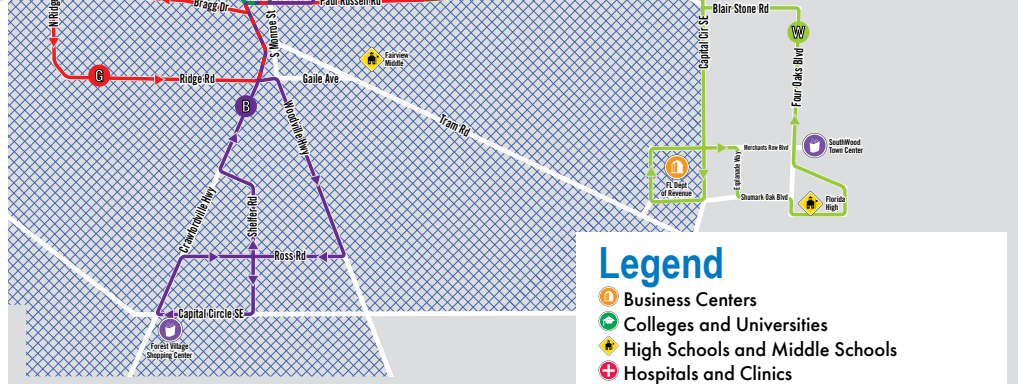

Weekdays

C.K. Steele Plaza GATES Map

Legend

- Business Centers
- Colleges and Universities
- High Schools and Middle Schools
- Hospitals and Clinics
- Park and Ride Locations
- Shopping Centers
- StarMetro Facilities
- FLEX Service Areas Call 850-891-5199 for details

Revised: August 26, 2024

- | | | |
|--|---|--|
| <p>A Azalea
Going East: GATE 20
Going West: GATE 15
Bus comes every: 60 min east side, 30 min west side</p> <p>B Big Bend
Going North: GATE 16
Bus comes every: 30 min (60 min off-peak north side)
Going South: GATE 22
Bus comes every: 30 min</p> <p>D Dogwood
Going South: GATE 14
Bus comes every: 60 min</p> <p>E Evergreen
Going East: GATE 12
Going West: GATE 17
Bus comes every: 60 min</p> <p>F Forest
Going North: GATE 21
Bus comes every: 60 min</p> | <p>G Gulf
Going North: GATE 8
Going South: GATE 18
Bus comes every: 60 min</p> <p>H Hartsfield
Going West: GATE 8
Bus comes every: 60 min</p> <p>K Killearn
Going North: GATE 19
Bus comes every: 60 min</p> <p>L Live Oak
Bus comes every: 45 min</p> <p>M Moss
Going North: GATE 13
Going South: GATE 11
Bus comes every: 30 min (60 min off-peak)</p> <p>R Red Hills
Going North: GATE 9
Bus comes every: 60 min</p> | <p>S San Luis
Going West: GATE 10
Bus comes every: 60 min</p> <p>T Tall Timbers
Going West: GATE 7
Bus comes every: 30 min (60 min off-peak)</p> <p>W SouthWood
Going South: GATE 24
Bus comes every: 40 min</p> <p>gxc Gadsden Express
Going West to Gadsden County: GATE 23</p> <p>HXX Havana Express
Going North to Havana: GATE 23</p> <p>JEFFERSON EXPRESS Jefferson Express
Going East to Jefferson County: GATE 24</p> |
|--|---|--|

Check individual route guides for exact bus arrival times.