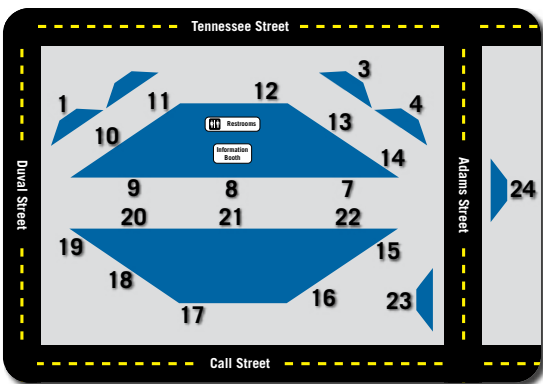

Weekdays

C.K. Steele Plaza GATES Map

Legend

- Business Centers
- Colleges and Universities
- High Schools and Middle Schools
- Hospitals and Clinics
- Park and Ride Locations
- Shopping Centers
- StarMetro Facilities
- FLEX Service Areas Call 850-891-5199 for details

Revised: August 26, 2024

- | | | |
|--|---|--|
| <p>A Azalea
Going East: GATE 20
Going West: GATE 15
Bus comes every: 60 min east side, 30 min west side</p> <p>B Big Bend
Going North: GATE 16
Bus comes every: 30 min (60 min off-peak north side)
Going South: GATE 22
Bus comes every: 30 min</p> <p>D Dogwood
Going South: GATE 14
Bus comes every: 60 min</p> <p>E Evergreen
Going East: GATE 12
Going West: GATE 17
Bus comes every: 60 min</p> <p>F Forest
Going North: GATE 21
Bus comes every: 60 min</p> | <p>G Gulf
Going North: GATE 8
Going South: GATE 18
Bus comes every: 60 min</p> <p>H Hartsfield
Going West: GATE 8
Bus comes every: 60 min</p> <p>K Killearn
Going North: GATE 19
Bus comes every: 60 min</p> <p>L Live Oak
Bus comes every: 45 min</p> <p>M Moss
Going North: GATE 13
Going South: GATE 11
Bus comes every: 30 min (60 min off-peak)</p> <p>R Red Hills
Going North: GATE 9
Bus comes every: 60 min</p> | <p>S San Luis
Going West: GATE 10
Bus comes every: 60 min</p> <p>T Tall Timbers
Going West: GATE 7
Bus comes every: 30 min (60 min off-peak)</p> <p>W SouthWood
Going South: GATE 24
Bus comes every: 40 min</p> <p>gxc Gadsden Express
Going West to Gadsden County: GATE 23</p> <p>HXX Havana Express
Going North to Havana: GATE 23</p> <p>JEFFERSON EXPRESS Jefferson Express
Going East to Jefferson County: GATE 24</p> |
|--|---|--|

Check individual route guides for exact bus arrival times.