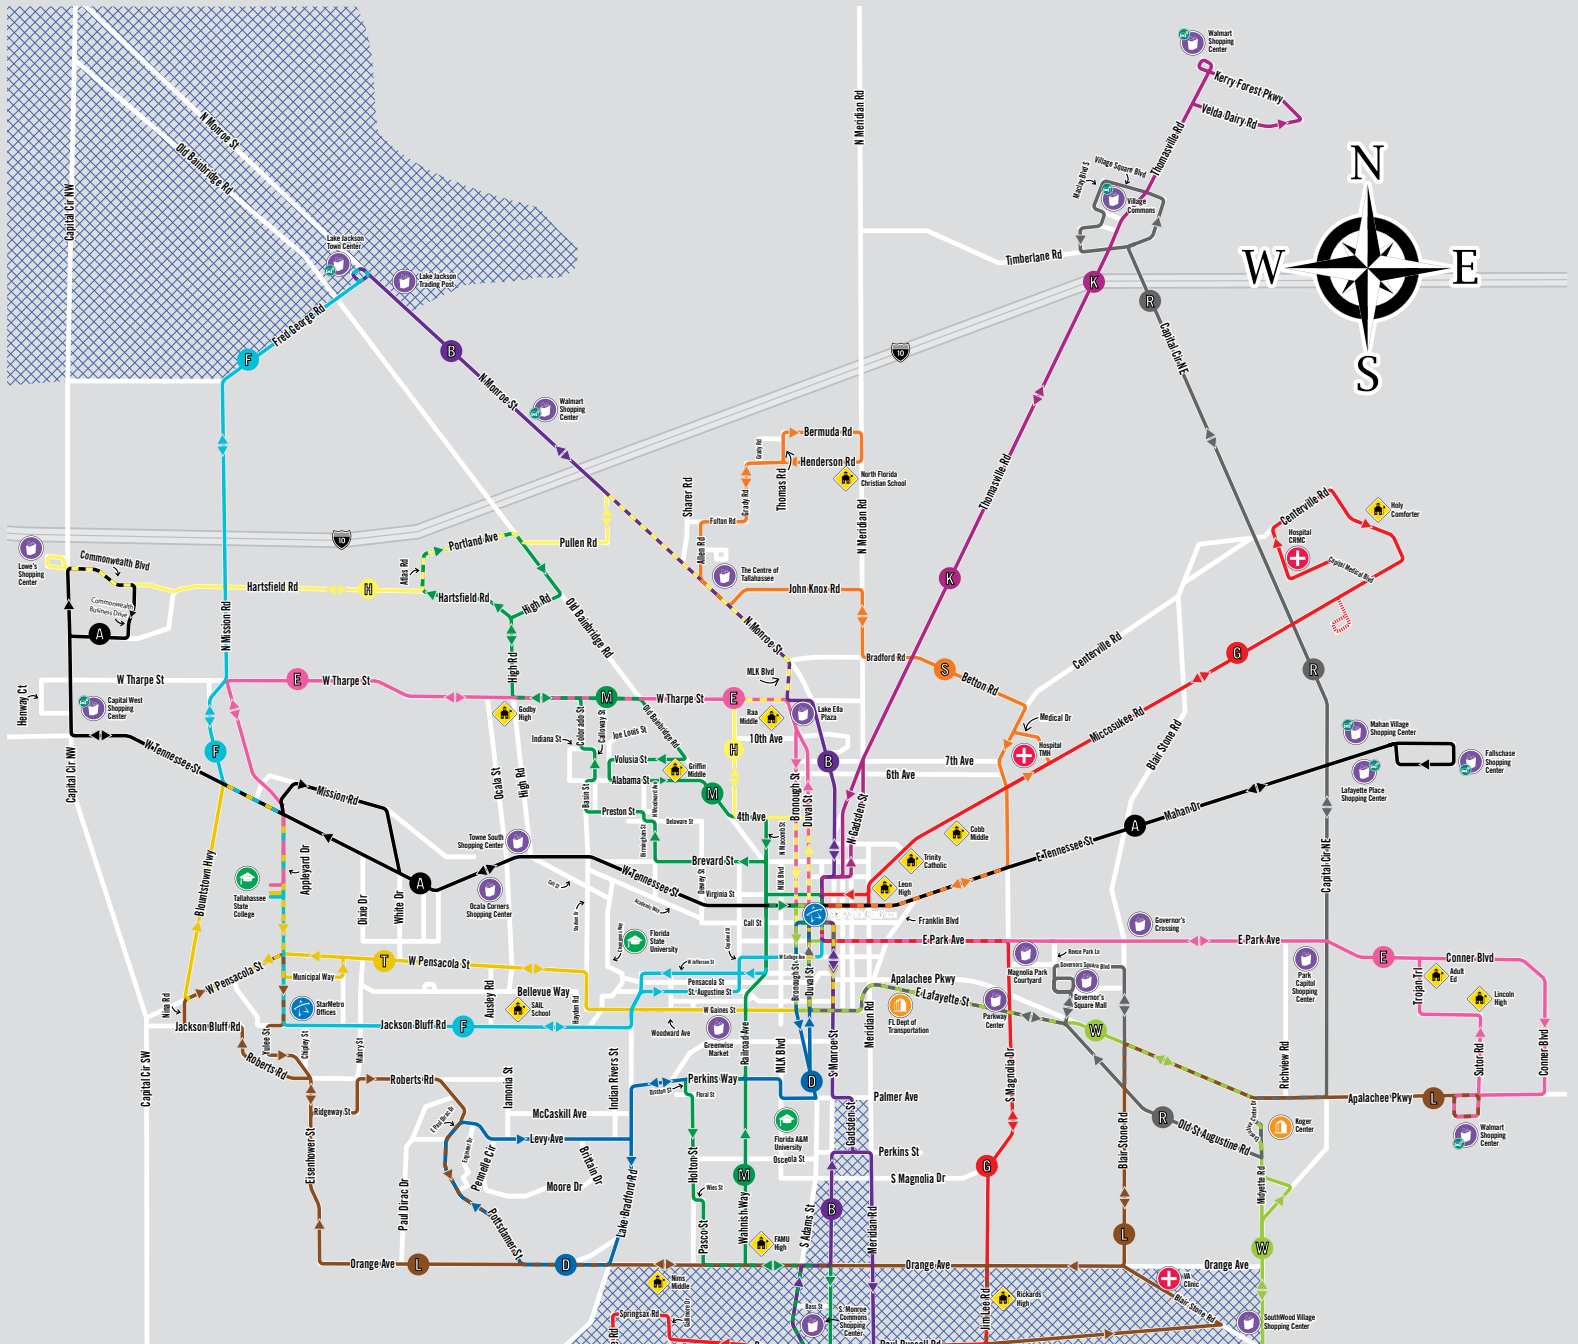

Weekdays

C.K. Steele Plaza GATES Map

Legend

- Business Centers
- Colleges and Universities
- High Schools and Middle Schools
- Hospitals and Clinics
- Park and Ride Locations
- Shopping Centers
- StarMetro Facilities
- FLEX Service Areas Call 850-891-5199 for details

Revised: August 26, 2024

- | | | |
|--|---|--|
| <p>A Azalea
Going East: GATE 20
Going West: GATE 15
Bus comes every: 60 min east side, 30 min west side</p> <p>B Big Bend
Going North: GATE 16
Bus comes every: 30 min (60 min off-peak north side)
Going South: GATE 22
Bus comes every: 30 min</p> <p>D Dogwood
Going South: GATE 14
Bus comes every: 60 min</p> <p>E Evergreen
Going East: GATE 12
Going West: GATE 17
Bus comes every: 60 min</p> <p>F Forest
Going North: GATE 21
Bus comes every: 60 min</p> | <p>G Gulf
Going North: GATE 8
Going South: GATE 18
Bus comes every: 60 min</p> <p>H Hartsfield
Going West: GATE 8
Bus comes every: 60 min</p> <p>K Killearn
Going North: GATE 19
Bus comes every: 60 min</p> <p>L Live Oak
Bus comes every: 45 min</p> <p>M Moss
Going North: GATE 13
Going South: GATE 11
Bus comes every: 30 min (60 min off-peak)</p> <p>R Red Hills
Going North: GATE 9
Bus comes every: 60 min</p> | <p>S San Luis
Going West: GATE 10
Bus comes every: 60 min</p> <p>T Tall Timbers
Going West: GATE 7
Bus comes every: 30 min (60 min off-peak)</p> <p>W SouthWood
Going South: GATE 24
Bus comes every: 40 min</p> <p>gxc Gadsden Express
Going West to Gadsden County: GATE 23</p> <p>HXX Havana Express
Going North to Havana: GATE 23</p> <p>JEFFERSON EXPRESS Jefferson Express
Going East to Jefferson County: GATE 24</p> |
|--|---|--|

Check individual route guides for exact bus arrival times.