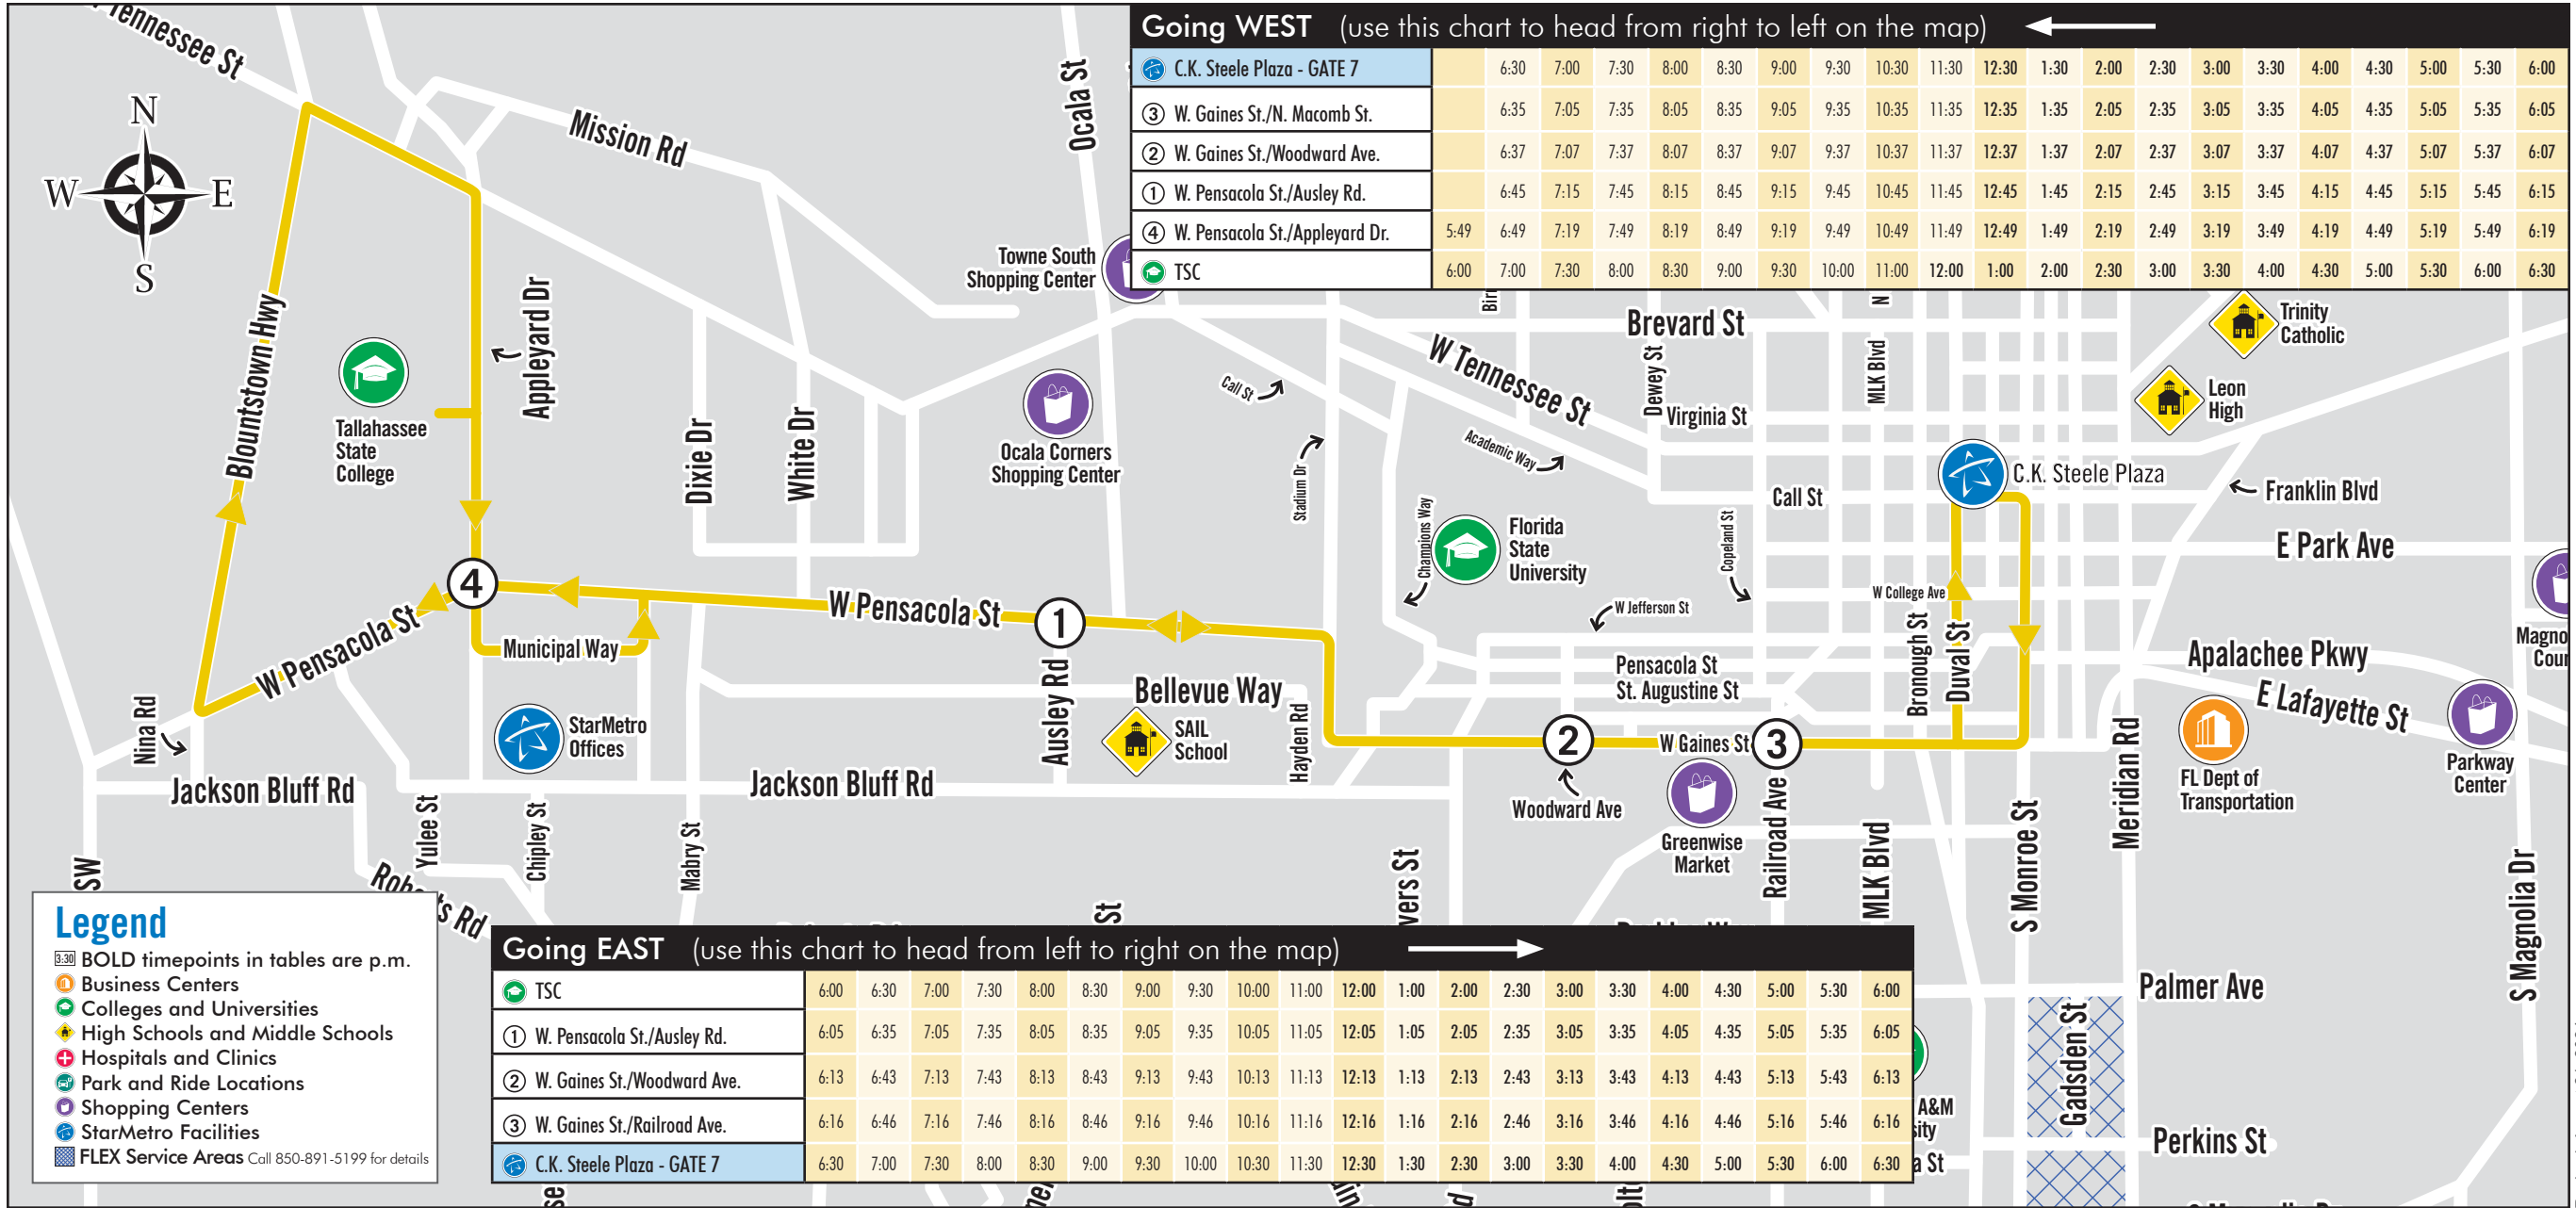

T Tall Timbers Route (Mon-Fri)

TSC, Gaines St., CollegeTown, C.K. Steele Plaza

Monday - Friday (5:49 a.m. - 6:30 p.m.) | Bus comes every: **30 min (60 min off-peak, 9:30 a.m. - 2 p.m.)**

- Legend**
- 3:30** BOLD timepoints in tables are p.m.
 - 🏢 Business Centers
 - 🎓 Colleges and Universities
 - 🏫 High Schools and Middle Schools
 - 🏥 Hospitals and Clinics
 - 🚶 Park and Ride Locations
 - 🛒 Shopping Centers
 - 🚗 StarMetro Facilities
 - 🚧 FLEX Service Areas Call 850-891-5199 for details